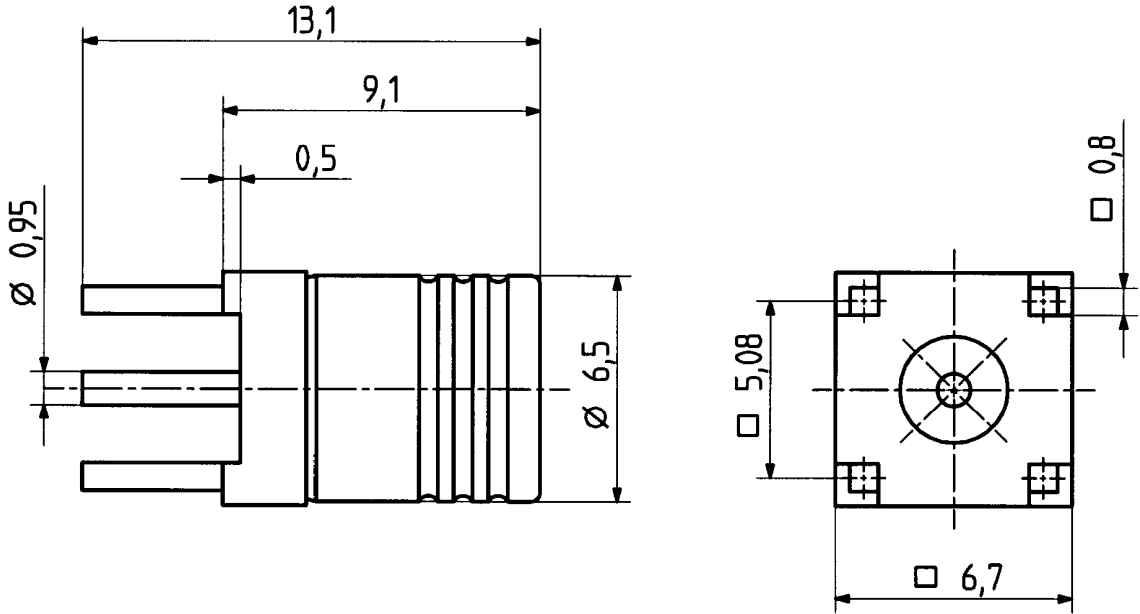

	date	sign
drawn	07.12.99	4726/KRI
checked	7.12.99	4515/gam
approved	7.12.99	4515/gam

Montageloch (ML 15)

H+S 701 448.05

scale

5:1

HUBER + SUHNER RFX

drawing number

4.13.32513

Index

a

dimensions in mm

OZ drawing :