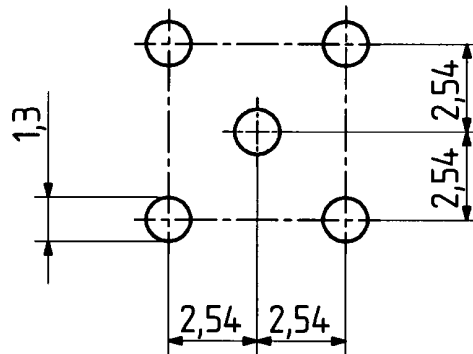

	date	sign
drawn	07.12.99	4726/KRI
checked	7.12.99	4515/gam
approved	7.12.99	4515/gam

Montageloch (ML 15)

H+S 701 448.05

scale

5:1

HUBER + SUHNER RFX

drawing number

4.13.32513

Index

a

dimensions in mm

OZ drawing :