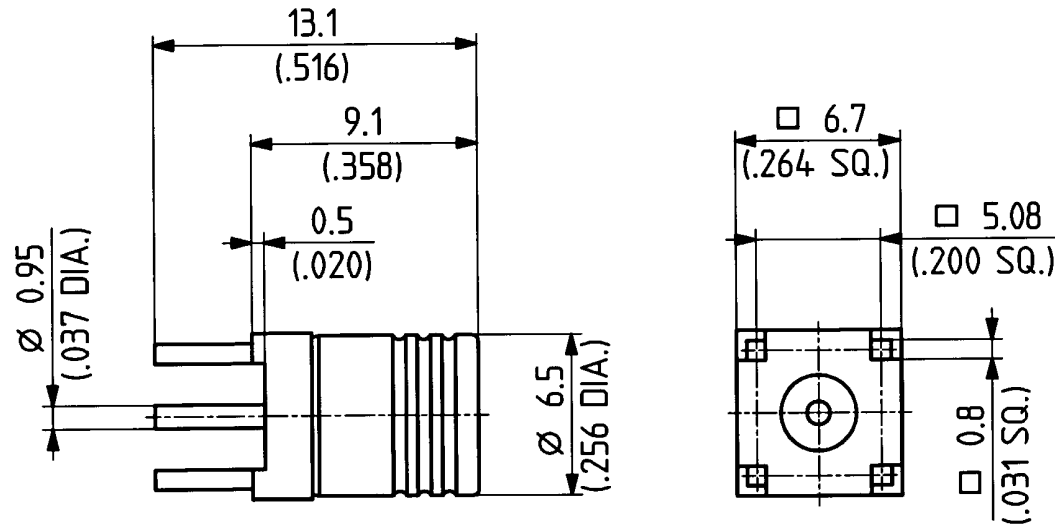

ML 15

	date	sign
drawn	22.06.00	4726/Bom
checked	26.6.00	4726/TAB
approved	26.6.00	4726/TAB

scale
5 : 1

dimensions in mm

HUBER + SUHNER RFX

OZ drawing :

drawing number

3.13.33259_1