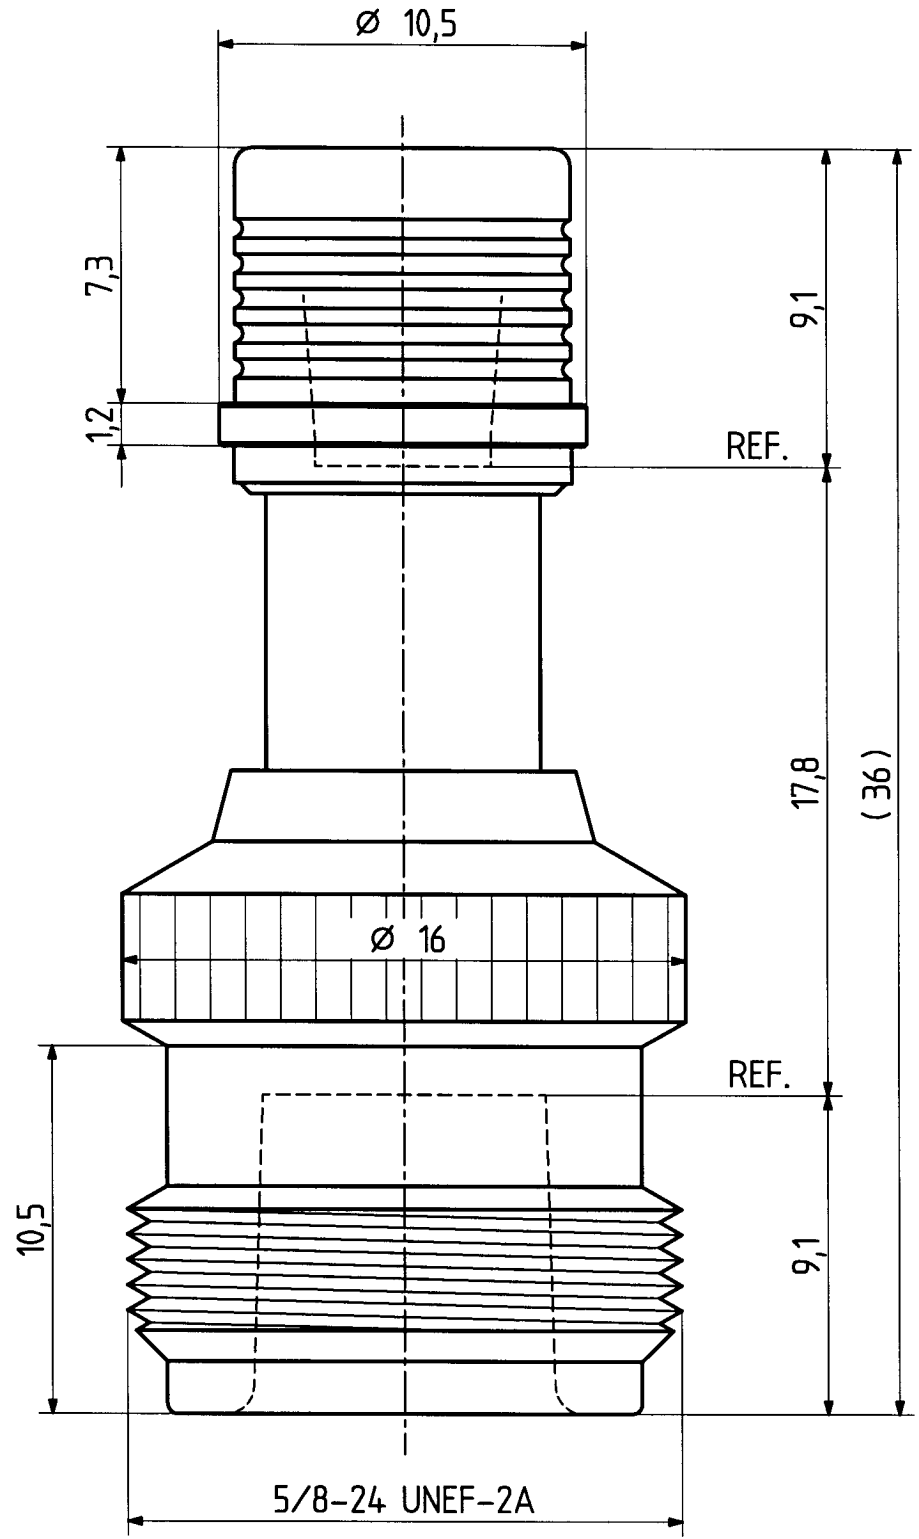

	date	sign
drawn	26.05.01	4727/GAM
checked	27.06.01	4726/Bern
approved	27.06.01	4726/Bern

H+S 701 448.05

scale
5 : 1

HUBER + SUHNER
CH-ITC-RBS-CON

dimensions in mm

drawing number
4.13.34259

OZ drawing :

Index
a