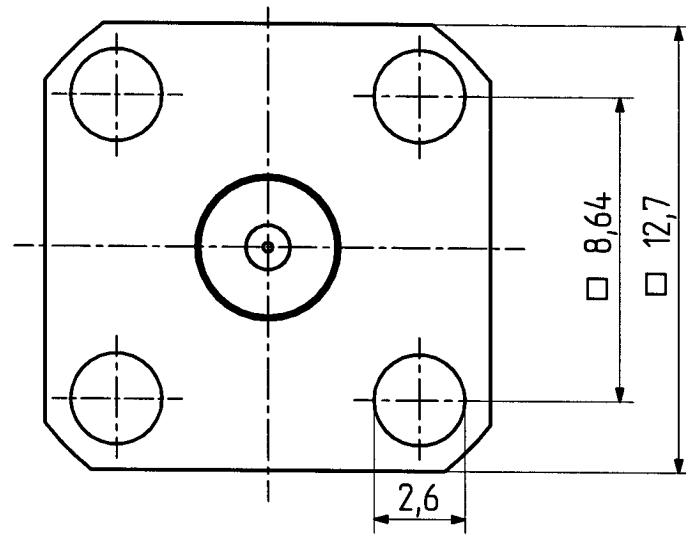

	date	sign
drawn	27.02.02	4469/KRI
checked	28.2.02	<i>[Signature]</i>
approved	28.2.02	<i>[Signature]</i>

H-S 701 44805

scale

5:1

HUBER + SUHNER
CH-ITC-RBS-CON

dimensions in mm

drawing number

4.13.34478