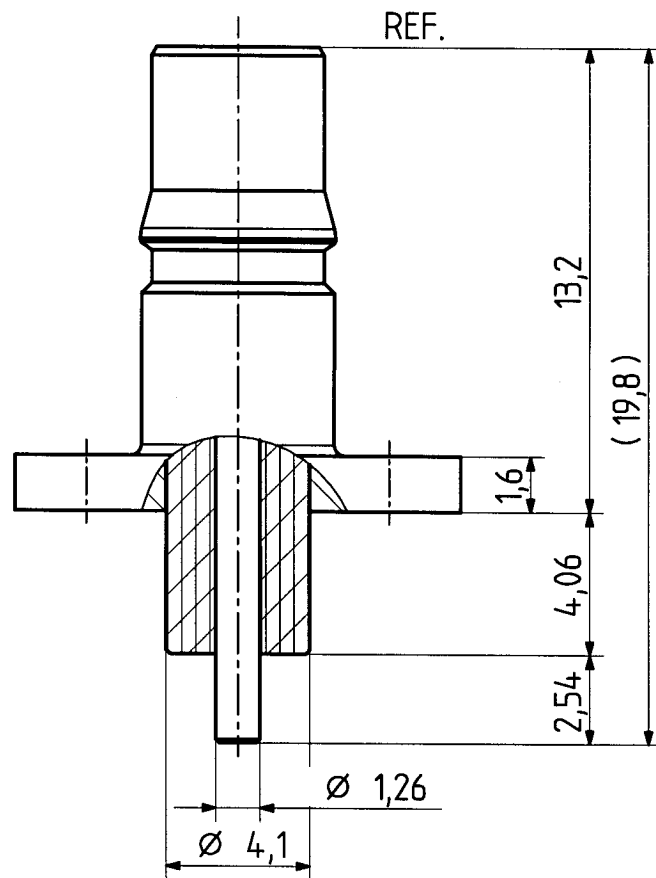

	date	sign
drawn	27.02.02	4469/KRI
checked	28.2.02	<i>[Signature]</i>
approved	28.2.02	<i>[Signature]</i>

H-S 701 44805

scale

5:1

HUBER + SUHNER
CH-ITC-RBS-CON

dimensions in mm

drawing number

4.13.34478

Index

a

OZ drawing : OZ.01.4.13.0802