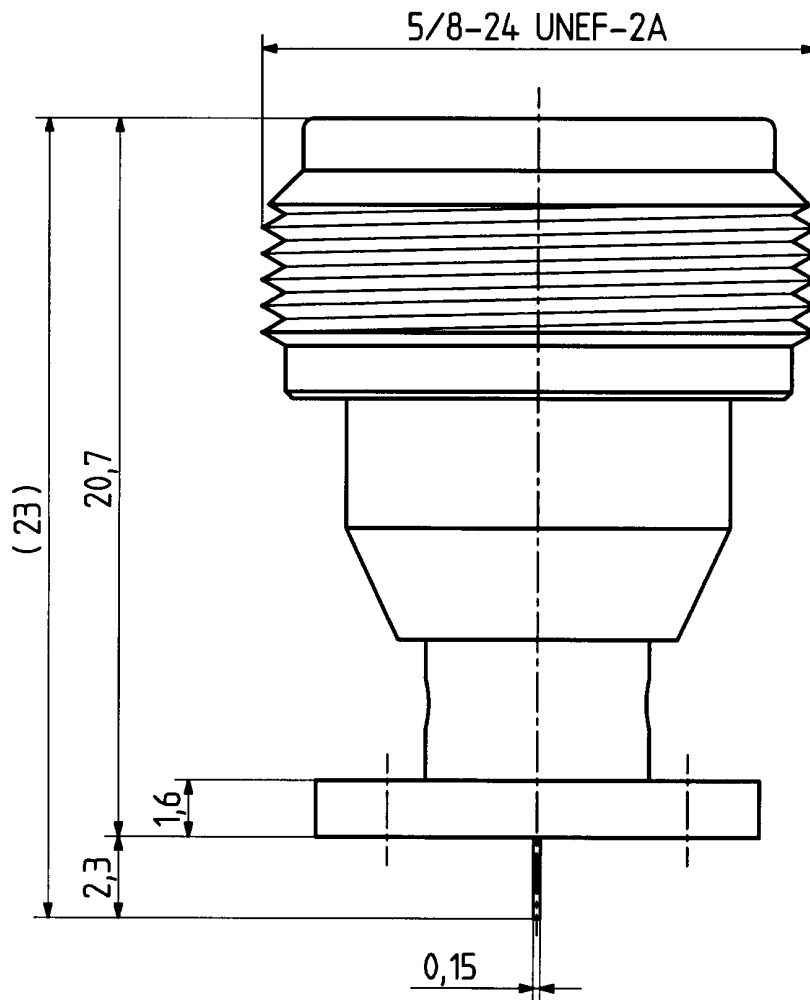

	date	sign
drawn	02.12.99	4726/Bom
checked	2.12.99	4515/Man
approved	2.12.99	4515/Man

H+S 701 448.05

scale

5 : 1

HUBER + SUHNER RFX

dimensions in mm

drawing number

4.13.00652