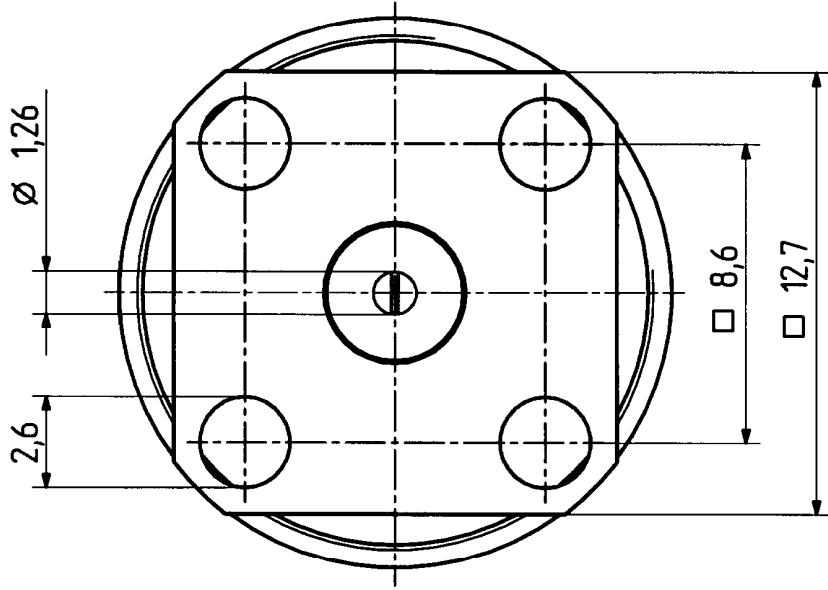

	date	sign
drawn	02.12.99	4726/Bom
checked	2.12.99	4515/Man
approved	2.12.99	4515/Man

H+S 701 448.05

scale

5 : 1

HUBER + SUHNER RFX

dimensions in mm

drawing number

4.13.00652

OZ drawing :

Index

b