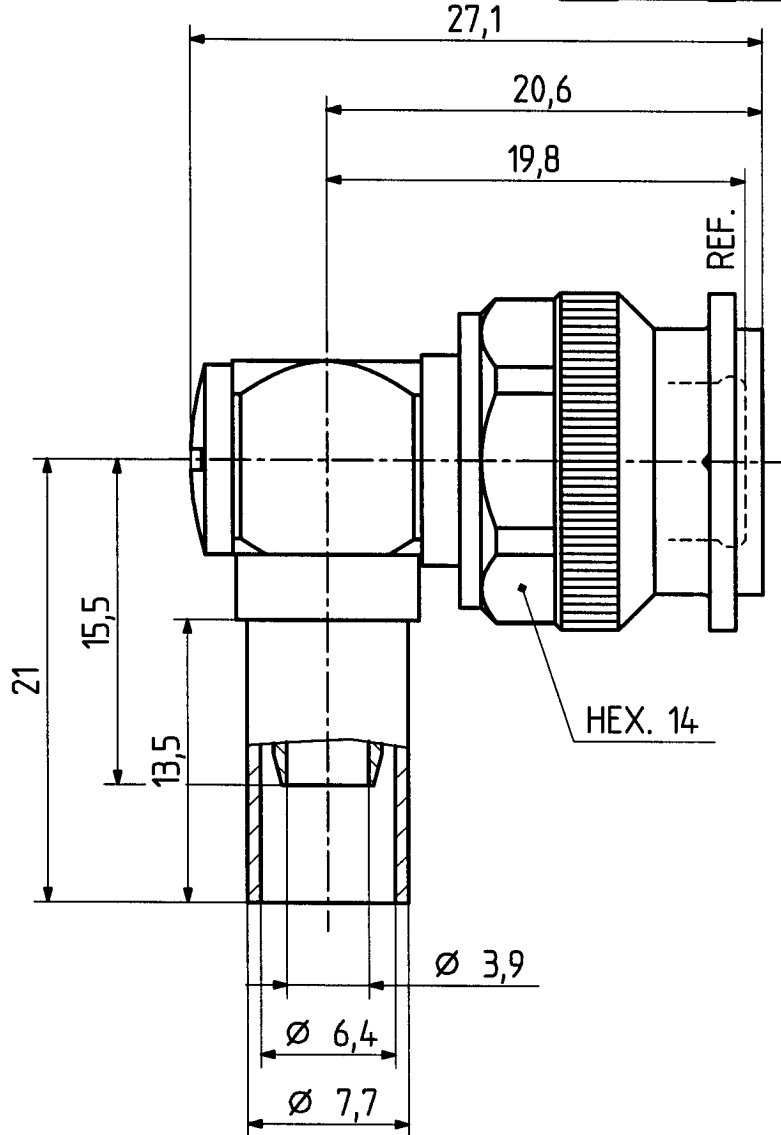

	date	sign
drawn	06.08.02	4605/GLS
checked	09.08.02	4728/CLL
approved	09.08.02	4728/CLL

cable shortening dimension

scale 1,5 : 1

3 security holes  $\varnothing 1$

H+S 701 4.4.8.05

scale

3 : 1

HUBER + SUHNER  
CH-ITC-RBS-CON

dimensions in mm

drawing number

4.13.26569

OZ drawing : OZ.

Index

b