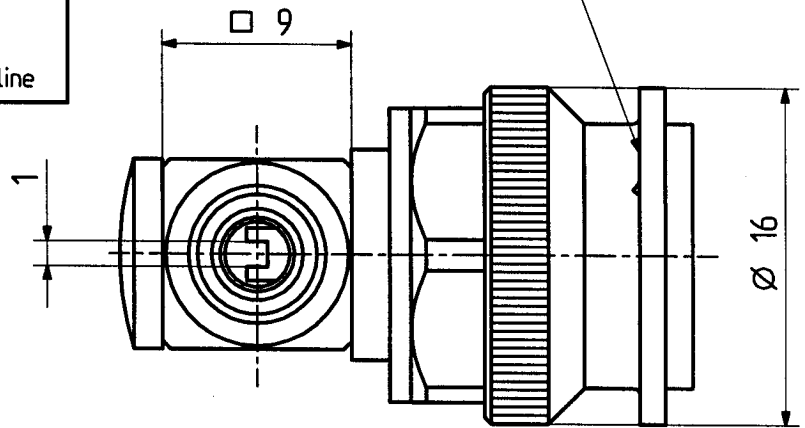

	date	sign
drawn	06.08.02	4605/GLS
checked	09.08.02	4728/CLL
approved	09.08.02	4728/CLL

cable shortening dimension

scale 1,5 : 1

3 security holes  $\varnothing 1$

H+S 701 4.4.8.05

scale

3 : 1

HUBER + SUHNER  
CH-ITC-RBS-CON

dimensions in mm

drawing number

4.13.26569

OZ drawing : OZ.

Index

b