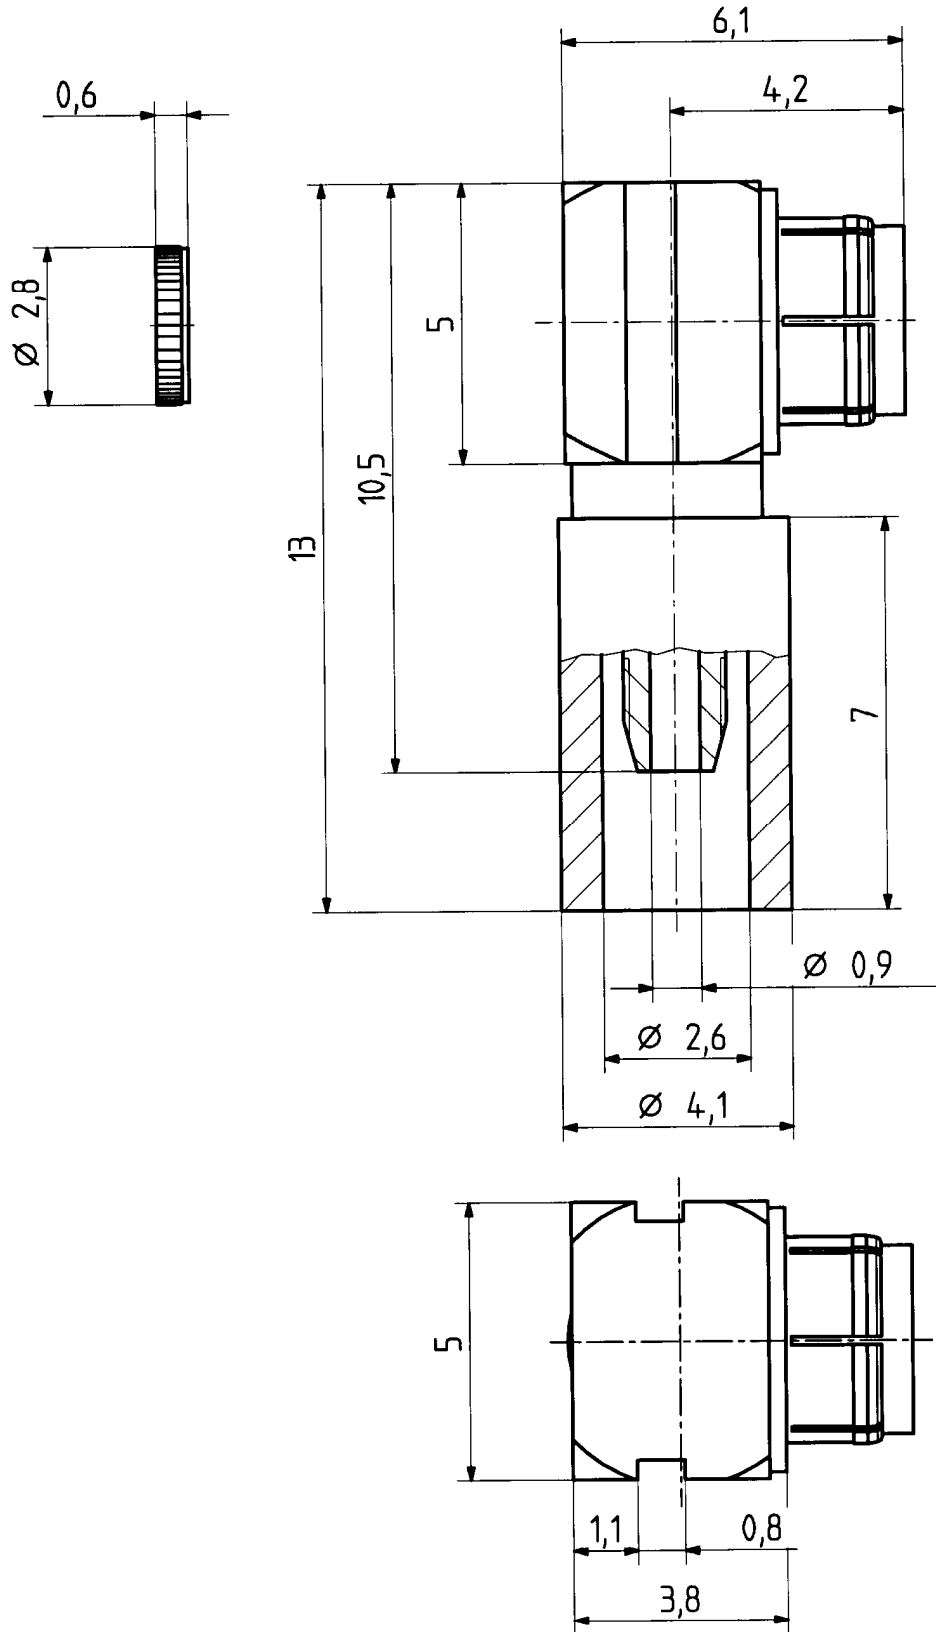

type : 16 MMBX-50-1-1		date	sign
drawn	07.09.99	4788/STM	
checked	24.09.99	4887/LL	
approved	8.10.99	4887/LL	

scale

8:1

HUBER + SUHNER RFX

dimensions in mm

drawing number

4.13.31841

Index

a

OZ drawing :