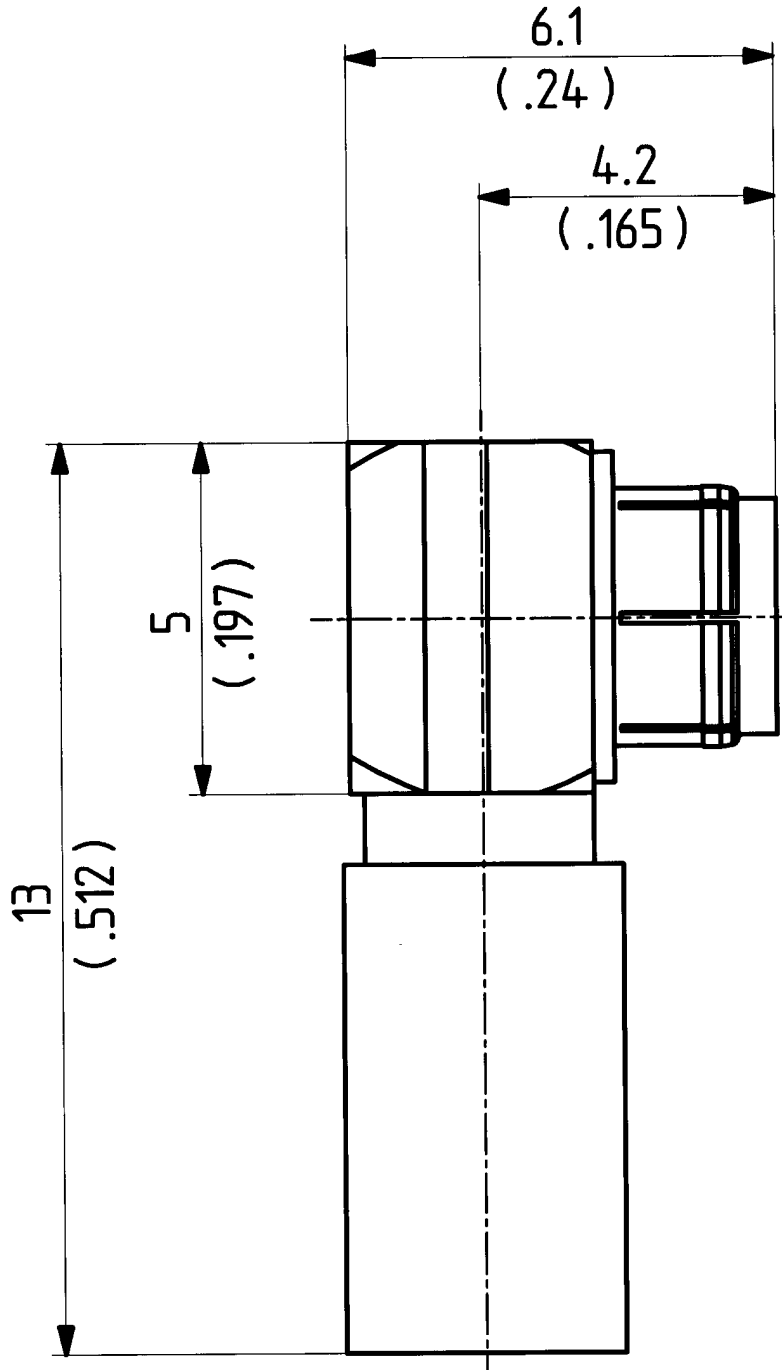

	date	sign
drawn	15.09.99	4121/CHI
checked	24.9.99	4587/LL
approved	2.10.99	4587/LL

H+S 701 448.05

scale

10:1

HUBER + SUHNER RFX

dimensions in mm

drawing number

4.13.31883_1

Index

a

OZ drawing :