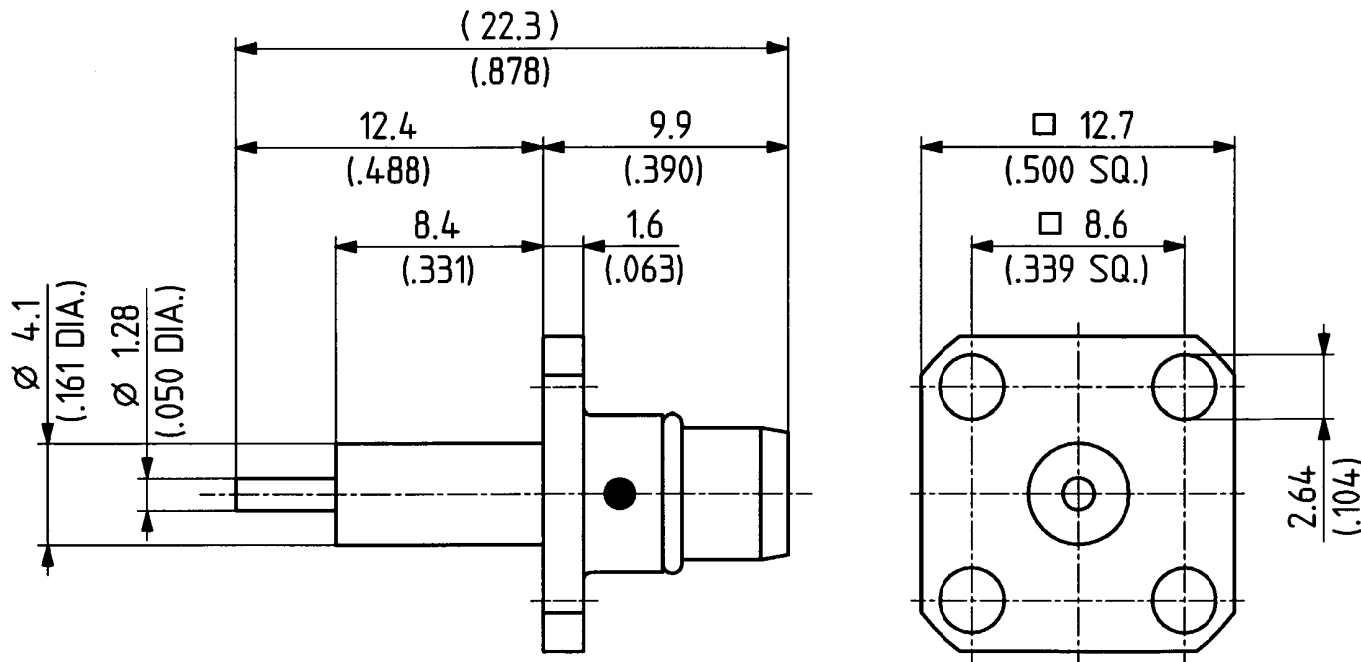

	date	sign
drawn	10.04.00	4726/KRI
checked	11.4.00	4777/KRI
approved	12.8.00	4777/KRI

scale
5:1

dimensions in mm

HUBER + SUHNER RFX

OZ drawing :

drawing number
3.13.17751_1

Index
b